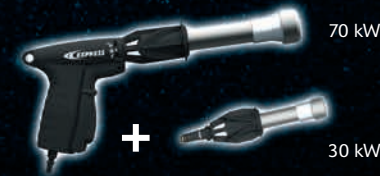

70 kW

+

30 kW

= Ref. 1027