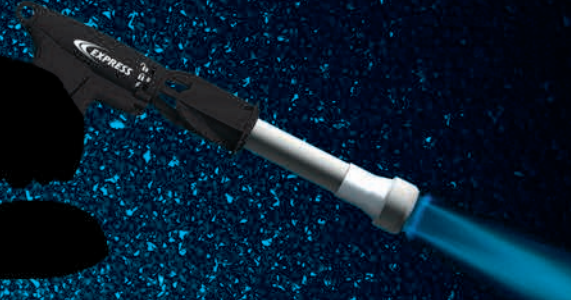

**EXPRESS**  
since 1905

**RAPTOR**

**DISCOVER  
THE FIRST ROOFING TORCH  
SPECIALLY DESIGNED FOR UPSTANDS  
THAT COMBINES UNCHALLENGED ACCURACY,  
SAFETY AND OPERATING SPEED!**

	30 kW 4 bar		70 kW 4 bar		90 kW 4 bar	
Ø	35 mm	1,38 in	41 mm	1,61 in	50 mm	1,97 in
⚖ (g)	158		170		210	
kg/h (4 bar / 58 psi)	2,58		5,22		6,77	
BTU/h (4 bar / 58 psi)	102 400		245 800		319 000	

Able to adapt to any environment.  
Replace the burner in a flash, without any tools!

Quickly replace your existing conventional torch by this state-of-the-art Raptor torch, thanks to this ingenious quick-disconnect coupling !

Titanium is ultra-resistant and ultra-light:  
as strong as steel and as light as aluminium!

- Automatic piezo ignition flame.
- Total safety: the dedicated handle automatically cuts off the flame when the torch is not held.
- Very simple self-maintenance.
- No tool needed for trigger and piezo replacement.