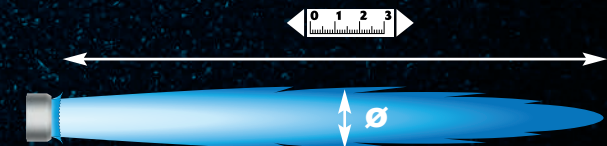

30 kW		70 kW		90 kW	
0 1 2 3	250 mm	9,84 in	350 mm	13,78 in	350 mm	13,78 in
Ø	45 mm	1,77 in	55 mm	2,17 in	65 mm	2,56 in