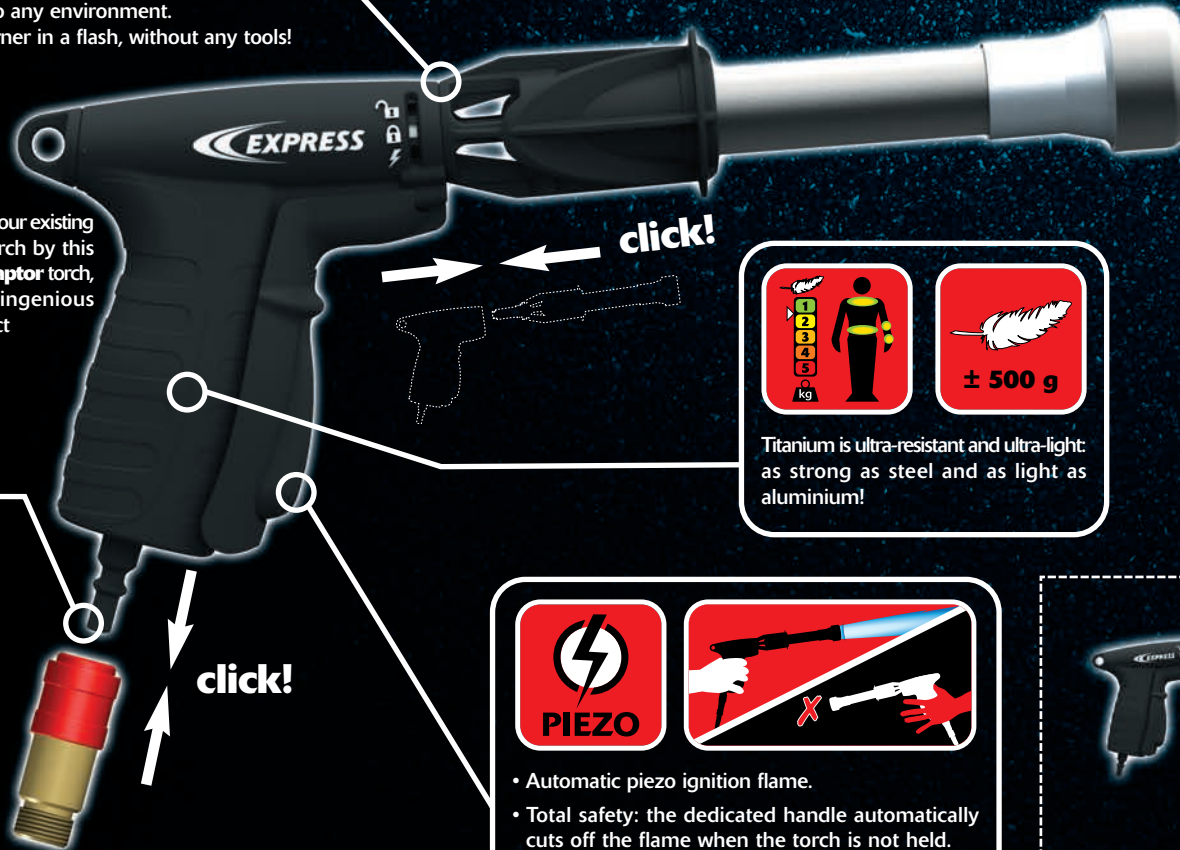

**EXPRESS**  
since 1905

**RAPTOR**

**DISCOVER  
THE FIRST ROOFING TORCH  
SPECIALLY DESIGNED FOR UPSTANDS  
THAT COMBINES UNCHALLENGED ACCURACY,  
SAFETY AND OPERATING SPEED!**

	30 kW 4 bar		70 kW 4 bar		90 kW 4 bar	
Ø	35 mm	1,38 in	41 mm	1,61 in	50 mm	1,97 in
⚖ (g)	158		170		210	
kg/h (4 bar / 58 psi)	2,58		5,22		6,77	
BTU/h (4 bar / 58 psi)	102 400		245 800		319 000	

Able to adapt to any environment.  
Replace the burner in a flash, without any tools!

Quickly replace your existing conventional torch by this state-of-the-art Raptor torch, thanks to this ingenious quick-disconnect coupling !

Titanium is ultra-resistant and ultra-light:  
as strong as steel and as light as aluminium!

- Automatic piezo ignition flame.
- Total safety: the dedicated handle automatically cuts off the flame when the torch is not held.
- Very simple self-maintenance.
- No tool needed for trigger and piezo replacement.