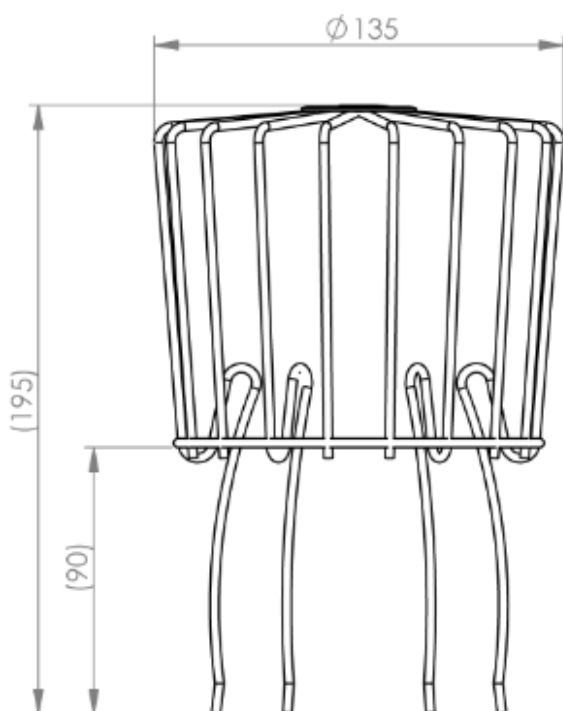

TECHNICAL DATA SHEET

JUAL

WIRE BALL LEAF GRATE

PRODUCT DESCRIPTION

JUAL Wire Ball Leaf Grate

APPLICATIONS:

As leaf grate for all types of roof outlets.
Fits outlets: Ø63 – Ø110 and Ø125 – Ø160.

MATERIALS:

Stainless steel wire, Ø3 mm. Coated with polyethylene (PE).

Installation and application must be conducted in accordance with current industry standards.

ARTICLE NUMBERS

TYPE	FITS OUTLETS	ARTICLE NO.
JUAL Wire Ball Leaf Grate	Ø63 – Ø110	70000
JUAL Wire Ball Leaf Grate, large model	Ø125 – Ø160	70002

TECHNICAL DATA SHEET

TECHNICAL INFORMATION

ROOF OUTLET DIMENSION
$\text{Ø}63$
$\text{Ø}75$
$\text{Ø}90$
$\text{Ø}110$

Drainage capacity is available on www.jual.dk

ROOF OUTLET DIMENSION
$\text{Ø}125$
$\text{Ø}145$
$\text{Ø}160$