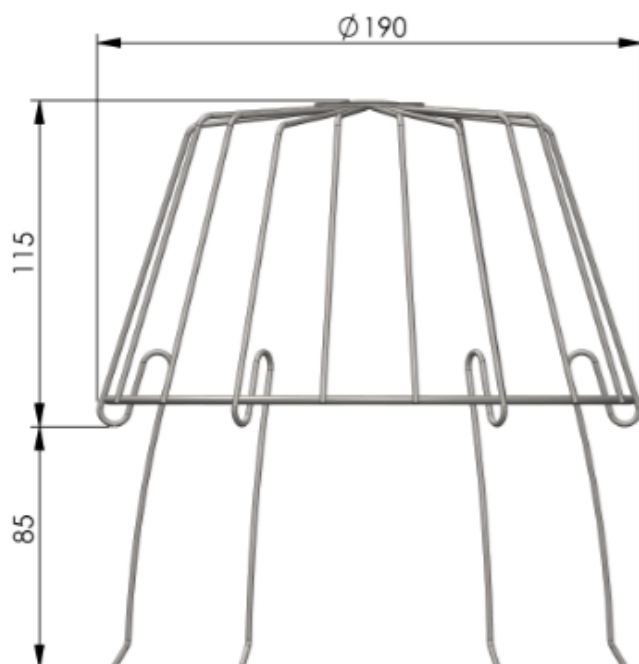

TECHNICAL DATA SHEET

JUAL

WIRE BALL LEAF GRATE

PRODUCT DESCRIPTION

JUAL Wire Ball Leaf Grate

APPLICATIONS:

As leaf grate for all types of roof outlets.
Fits outlets: Ø63 – Ø110 and Ø125 – Ø160.

MATERIALS:

Stainless steel wire, Ø3 mm. Coated with polyethylene (PE).

Installation and application must be conducted in accordance with current industry standards.

ARTICLE NUMBERS

TYPE	FITS OUTLETS	ARTICLE NO.
JUAL Wire Ball Leaf Grate	Ø63 – Ø110	70000
JUAL Wire Ball Leaf Grate, large model	Ø125 – Ø160	70002

TECHNICAL DATA SHEET

TECHNICAL INFORMATION

ROOF OUTLET DIMENSION
$\text{Ø}63$
$\text{Ø}75$
$\text{Ø}90$
$\text{Ø}110$

Drainage capacity is available on www.jual.dk

ROOF OUTLET DIMENSION
$\text{Ø}125$
$\text{Ø}145$
$\text{Ø}160$